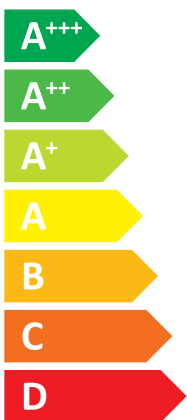

ENERG
енергия · ενεργεια

NOVELAN

WSV 6.2H3M

A+++

A

Sound power level icons:

- 44 dB (Speaker icon)
- 0 dB (Silent house icon)

Power consumption legend:

- 6 kW (Dark blue square)
- 6 kW (Medium blue square)
- 6 kW (Light blue square)

Energy saving icon: A clock with a coin and an arrow pointing to it, indicating energy savings.