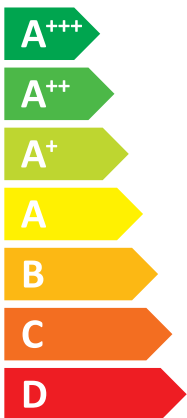

ENERG

енергия · ενεργεια

NOVELAN

WSV 12.2K3M

A+++

A

Sound power level icons:

- 44 dB (Speaker icon)
- 0 dB (Silent house icon)

Power consumption legend:

- 12 kW (Dark blue square)
- 12 kW** (Medium blue square)
- 12 kW (Light blue square)

Energy saving icon: A clock with a coin and an arrow pointing to it, indicating energy savings.