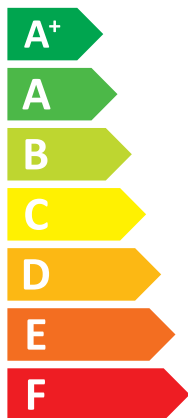

## WSV 12.2H3M

**A+++**

**A**

Sound power level icons:

- 44 dB (Speaker icon)
- 0 dB (Silent house icon)

Power consumption legend:

- 12 kW (Dark blue square)
- 12 kW** (Medium blue square)
- 12 kW (Light blue square)

Energy saving icon: A clock with a coin and an arrow pointing to it, indicating energy savings.