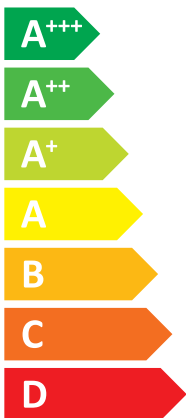

## WSV 12.2H3M

**A+++**

**A**

Sound power level icons:

- 44 dB (Speaker icon)
- 0 dB (Silent house icon)

Power consumption legend:

- 12 kW (Dark blue square)
- 12 kW** (Medium blue square)
- 12 kW (Light blue square)

Energy saving icon: A clock with a coin and an arrow pointing to it, indicating energy savings.