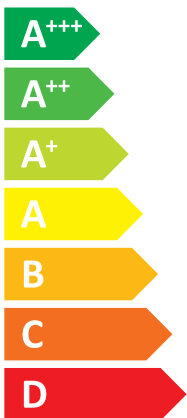

ENERG

енергия · ενεργεια

Y

IJA

IE

IA

NOVELAN

WSV 9.2H3M

A++

A

Two icons showing sound power levels: a speaker icon with sound waves and the text "47 dB", and a house icon with sound waves and the text "0 dB".

- 9 kW
- 8 kW
- 9 kW

An icon showing a clock face with a dashed line and a coin with an arrow pointing to it, representing energy consumption or cost.