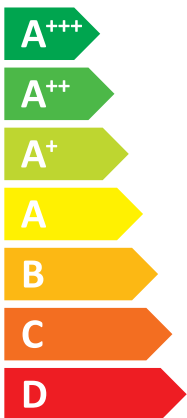

ENERG

енергия · ενεργεια

Y

IJA

IE

IA

NOVELAN

WSV 9.2H3M

A+++

A

Two icons showing sound power levels. The top icon shows a speaker inside a house with the value 47 dB. The bottom icon shows a speaker outside a house with the value 0 dB.

- 9 kW
- 8 kW
- 9 kW

An icon showing a clock face and a stack of coins, representing energy consumption and cost.