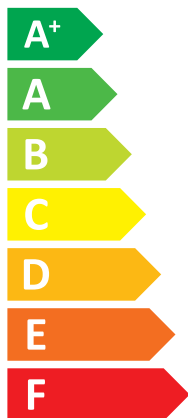

ENERG

енергия · ενεργεια

Y

IJA

IE

IA

NOVELAN

WSV 9.2H3M

A+++

A

Two icons showing sound power levels. The top icon shows a speaker inside a house with the value 47 dB. The bottom icon shows a speaker outside a house with the value 0 dB.

- 9 kW
- 8 kW
- 9 kW

An icon showing a clock face and a stack of coins, representing energy consumption and cost.