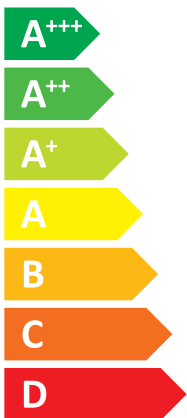

ENERG

енергия · ενεργεια

NOVELAN

WSV 9.2K3M

A++

A

Two icons showing sound power level. The top icon shows a speaker inside a house with the value **47 dB**. The bottom icon shows a speaker outside a house with the value **0 dB**.

Legend for power consumption in kW, shown as colored squares: dark blue for 9 kW, medium blue for 8 kW, and light blue for 9 kW.

Icon representing energy saving, showing a clock and a coin with an arrow pointing to it.