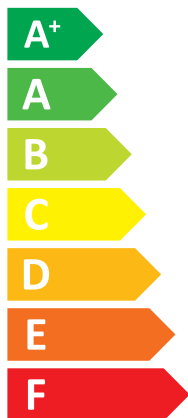

ENERG

енергия · ενεργεια

NOVELAN

WSV 9.2K3M

A++

A

Two icons showing sound power level. The top icon shows a speaker inside a house with the value **47 dB**. The bottom icon shows a speaker outside a house with the value **0 dB**.

Legend for power consumption in kW, shown as colored squares: dark blue for 9 kW, medium blue for 8 kW, and light blue for 9 kW.

Icon representing energy saving, showing a clock and a coin with an arrow pointing to it.